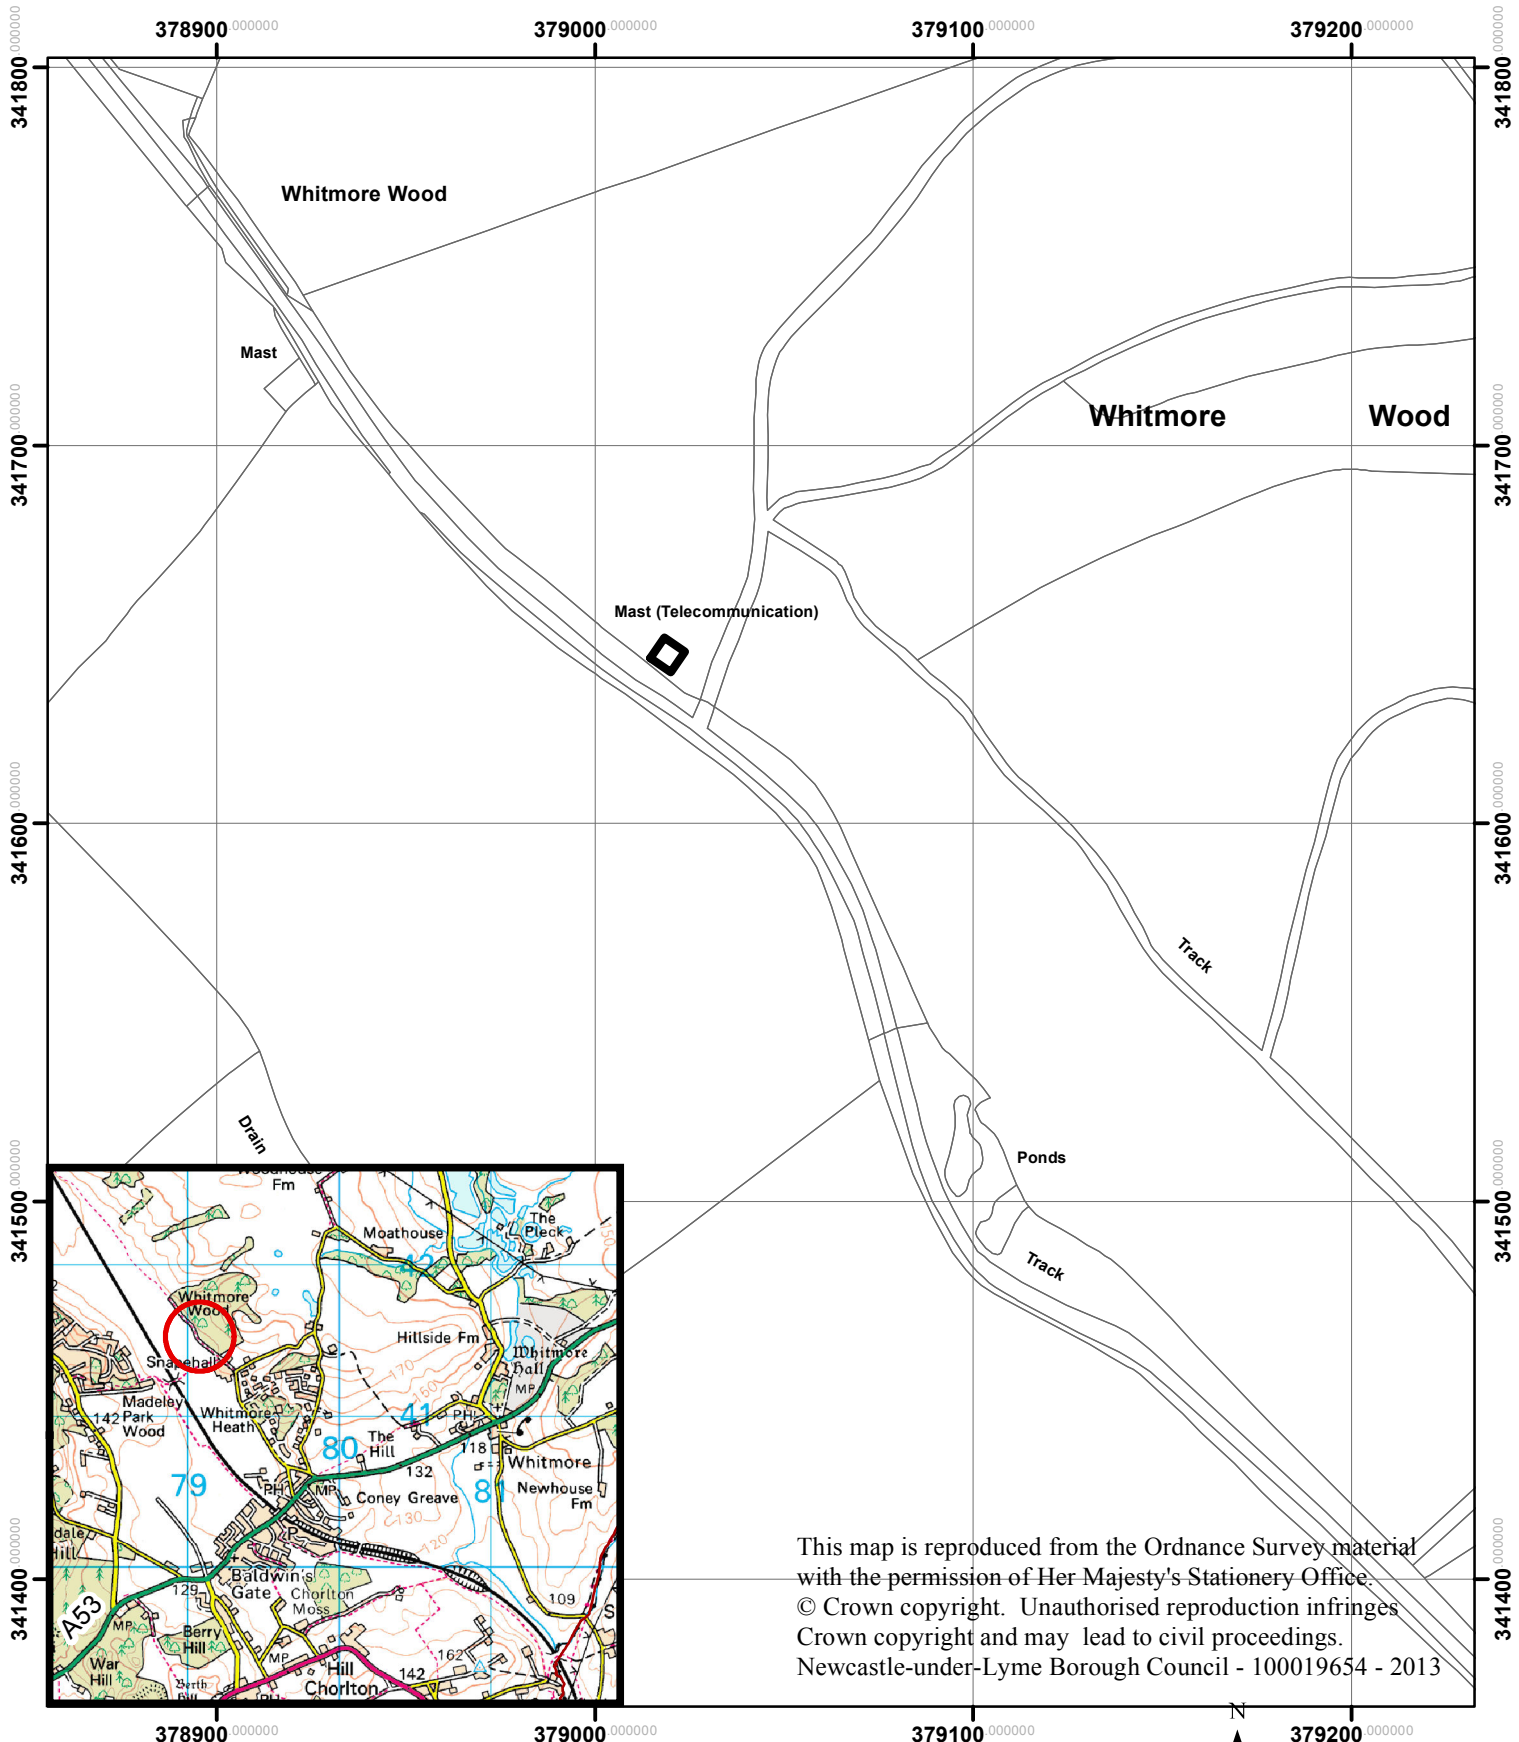

Telecommunications mast – Whitmore Wood, off Snape Hall Road

14/00326/FUL

This map is reproduced from the Ordnance Survey material with the permission of Her Majesty's Stationery Office. © Crown copyright. Unauthorised reproduction infringes Crown copyright and may lead to civil proceedings. Newcastle-under-Lyme Borough Council - 100019654 - 2013